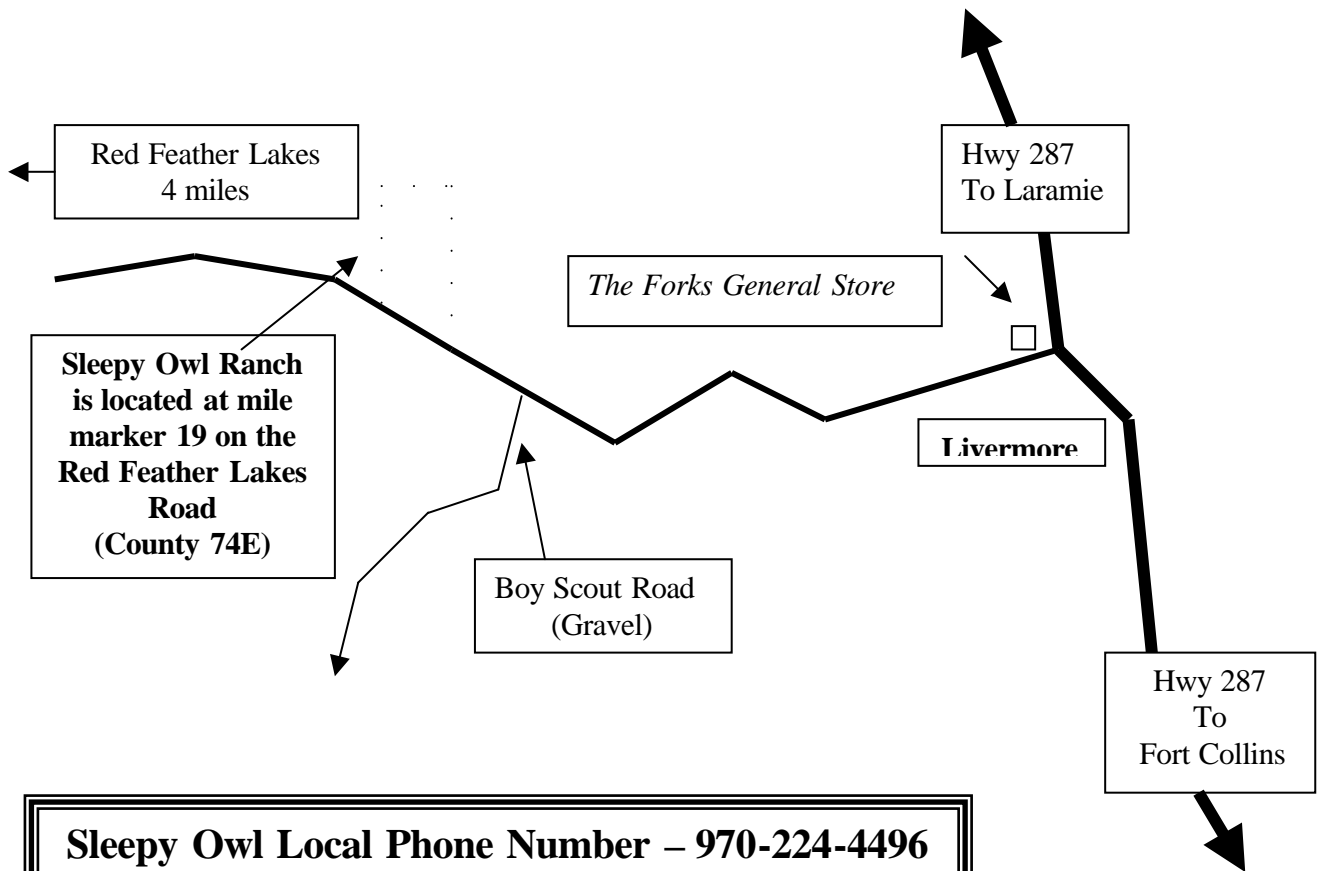

Map to Sleepy Owl Ranch

Red Feather Lakes Area

The Sleepy Owl Ranch is located 19 miles west of Livermore on the Red Feather Lakes Road, otherwise known as 74E. It is on the north side of the road at mile marker 19. The ranch is located 38 miles northwest of downtown Ft Collins, CO.

Sleepy Owl Local Phone Number – 970-224-4496

Lutheran Ranches of the Rockies
Phone number at the Ft. Collins office is:
970-493-5258